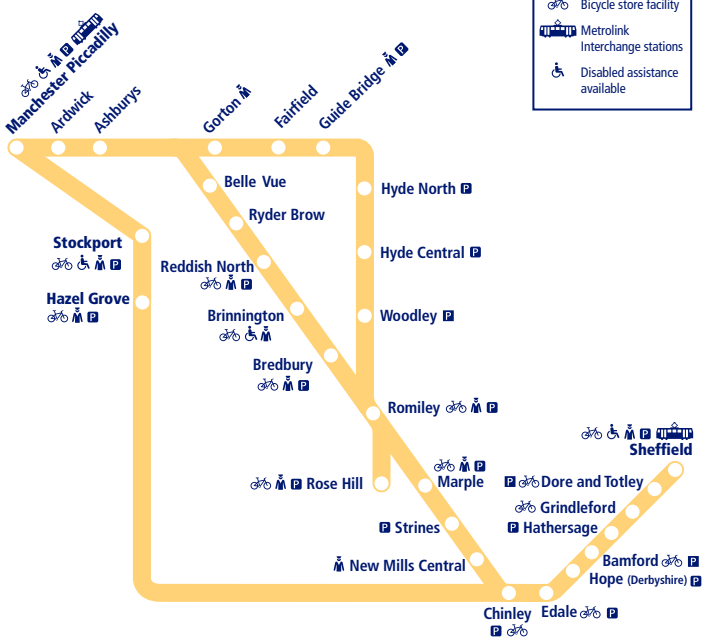

NORTHERN

23

Train times

May 16 2021 –
December 11 2021

Manchester to New Mills Central/Rose Hill and Manchester to Sheffield.

- Parking available
- Staff in attendance
- Bicycle store facility
- Metrolink Interchange stations
- Disabled assistance available

This timetable shows the Northern train service between **New Mills Central/Rose Hill and Manchester** and between **Manchester and Sheffield**.

How to read this timetable

Look down the left hand column for your departure station. Read across until you find a suitable departure time. Read down the column to find the arrival time at your destination. Through services are shown in bold type (this means you won't have to change trains). Connecting services are shown in light type. If you travel on a connecting service, change at the next station shown in bold or if you arrive on a connecting service, change at the last station shown in bold, unless a footnote advises otherwise.